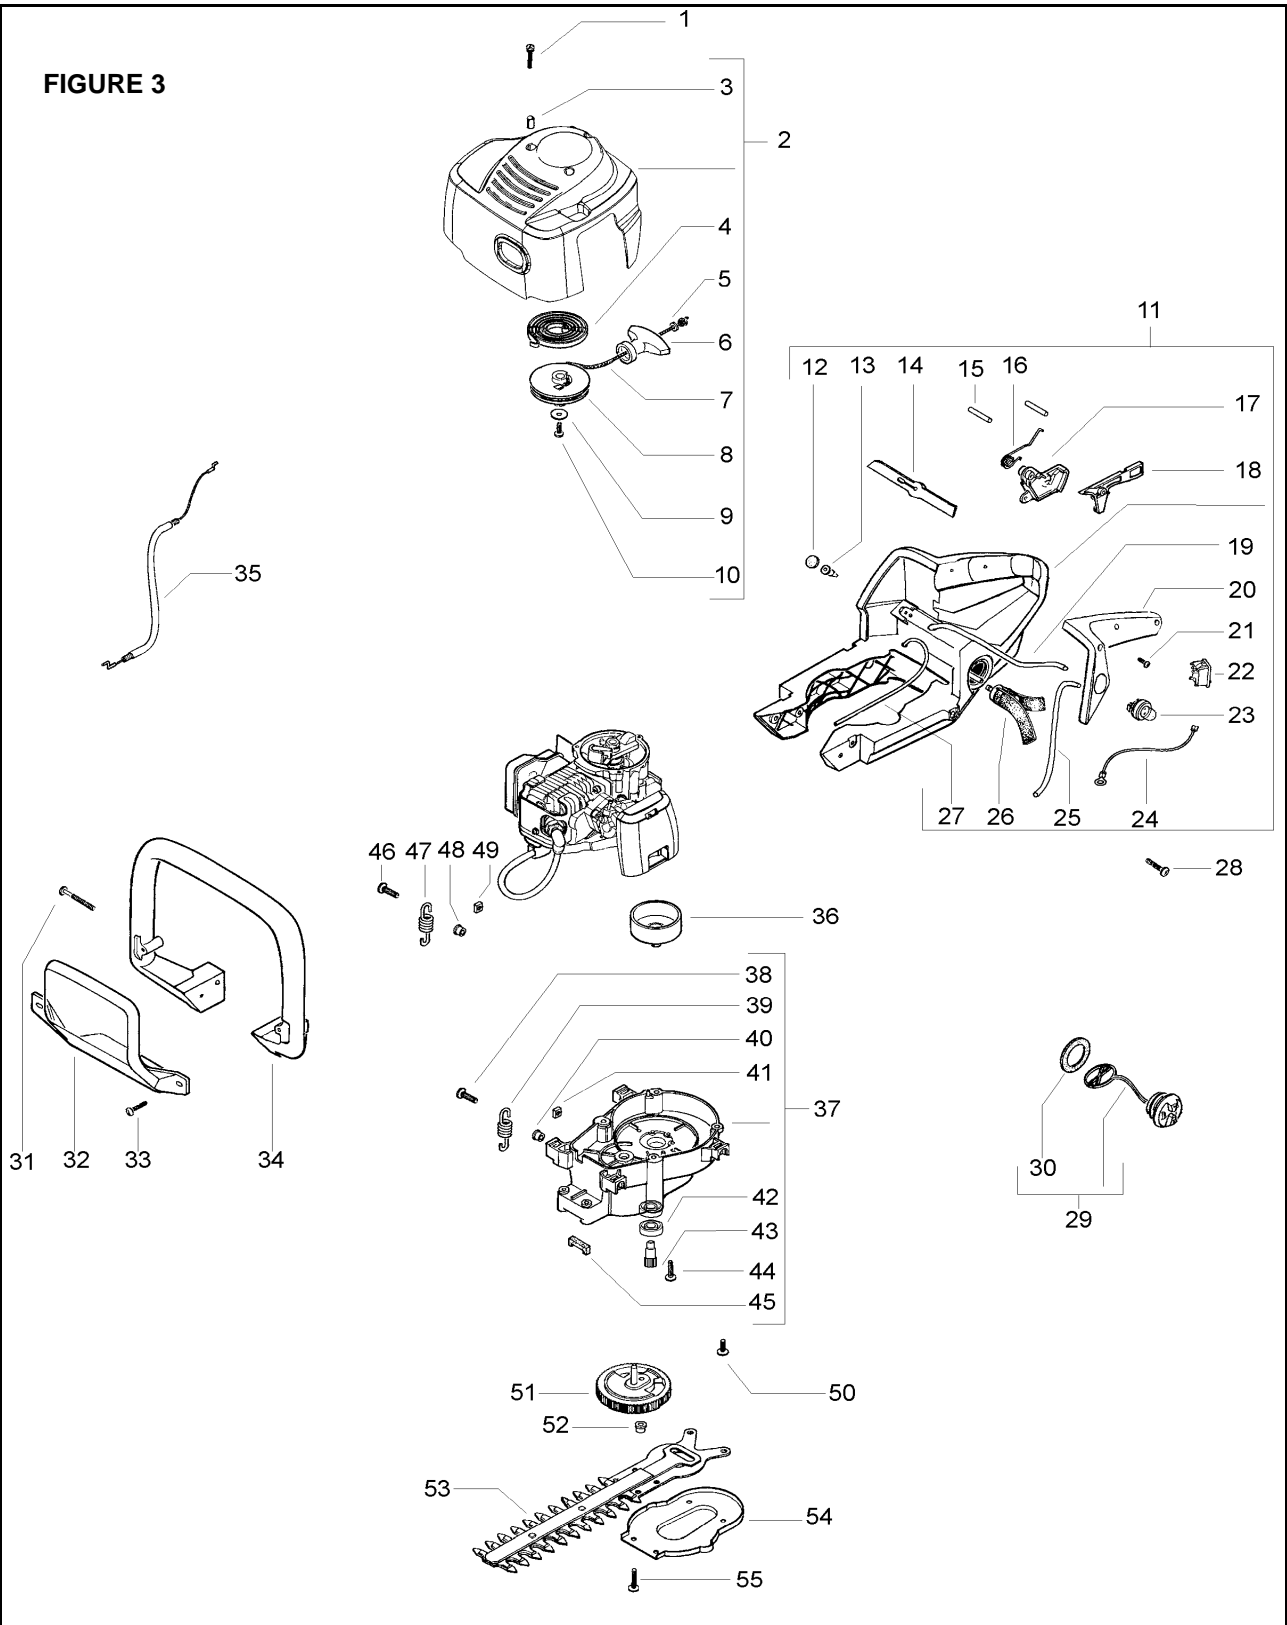

A=GROBE NACHFRAGE  
B=MITTELMAESSIGE  
C=WENIGE NACHFRAGE  
NEU CODEX

FIGURE 3

| Item            | P/N McC     | P/N ELX   | Qty | DESCRIPTION                      |
|-----------------|-------------|-----------|-----|----------------------------------|
| <b>FIGURE 3</b> |             |           |     |                                  |
| 1               | 241963      | 538241963 | 3   | screw M4x22                      |
| 2               | 243316      | 538243316 | 1   | cover assy                       |
| 3               | • 241617    | 538241617 | 3   | bushing 5x10                     |
| B 4             | • 241619    | 538241619 | 1   | starter spring                   |
| 5               | • 235612    | 538235612 | 1   | washer d.4x9x0,8                 |
| 6               | • 242852    | 538242852 | 1   | starter's handle                 |
| A 7             | • 241746    | 538241746 | 1   | starter rope                     |
| B 8             | • 241620    | 538241620 | 1   | starter pulley                   |
| 9               | • 241703    | 538241703 | 1   | washer d.4x16x0,8                |
| 10              | • 240862    | 538240862 | 1   | screw - self threading 4x18      |
| C 11            | • 243363    | 538243363 | 1   | rear handle assy                 |
| C 12            | • 241717    | 538241717 | 1   | valve felt                       |
| C 13            | • 322199    | 538322199 | 1   | valve duckbill                   |
| 14              | • 241709    | 538241709 | 1   | cable holder                     |
| 15              | • 241762    | 538241762 | 2   | pin d.4x25,5                     |
| 16              | • 241637    | 538241637 | 1   | spring                           |
| C 17            | • 241635    | 538241635 | 1   | throttle rigger                  |
| C 18            | • 241636    | 538241636 | 1   | safety lever                     |
| B 19            | • 241777    | 538241777 | 1   | mix pipe                         |
| 20              | • 243332    | 538243332 | 1   | half handle left                 |
| 21              | • 240862    | 538240862 | 3   | screw - self threading 4x18      |
| C 22            | • 242439    | 538242439 | 1   | switch                           |
| C 23            | • 224242-01 | 538022424 | 1   | primer                           |
| 24              | • 241867    | 538241867 | 1   | ground cable                     |
| B 25            | • 241776    | 538241776 | 1   | primer pipe                      |
| A 26            | • 240452    | 538240452 | 1   | pick up                          |
| B 27            | • 241775    | 538241775 | 1   | tube mix                         |
| 28              | 111117      | 538111117 | 2   | screw 10-14x1"                   |
| B 29            | 240865      | 538240865 | 1   | fuel cap assy                    |
| C 30            | • 235510    | 538235510 | 1   | o-ring                           |
| 31              | 219883      | 538219883 | 4   | screw 10-14x1,69                 |
| 32              | 241654      | 538241654 | 1   | front handle protection          |
| 33              | 111117      | 538111117 | 2   | screw 10-14x1"                   |
| 34              | 241868      | 538241868 | 1   | front handle                     |
| C 35            | 243251      | 538243251 | 1   | gas cable                        |
| C 36            | 241771      | 538241771 | 1   | clutch drum                      |
| 37              | 249083      | 538249083 | 1   | gear box assy                    |
| 38              | • 217936    | 538217936 | 2   | screw 10-24x0,75                 |
| C 39            | • 241634    | 538241634 | 2   | spring                           |
| 40              | • 241765    | 538241765 | 2   | bushing                          |
| 41              | • 218005    | 538218005 | 2   | square nut 10-24                 |
| 42              | • 235897    | 538235897 | 2   | ball bearing 10x26x8 (6000-2RS1) |
| 43              | • 225007-01 | 538225007 | 1   | gear                             |
| 44              | • 218644    | 538218644 | 2   | screw 10-14x0,75                 |
| 45              | • 241633    | 538241633 | 1   | dust shield                      |
| 46              | 217936      | 538217936 | 2   | screw 10-24x0,75                 |
| C 47            | 241634      | 538241634 | 2   | spring                           |
| 48              | 241765      | 538241765 | 2   | bushing                          |
| 49              | 218005      | 538218005 | 2   | square nut 10-24                 |