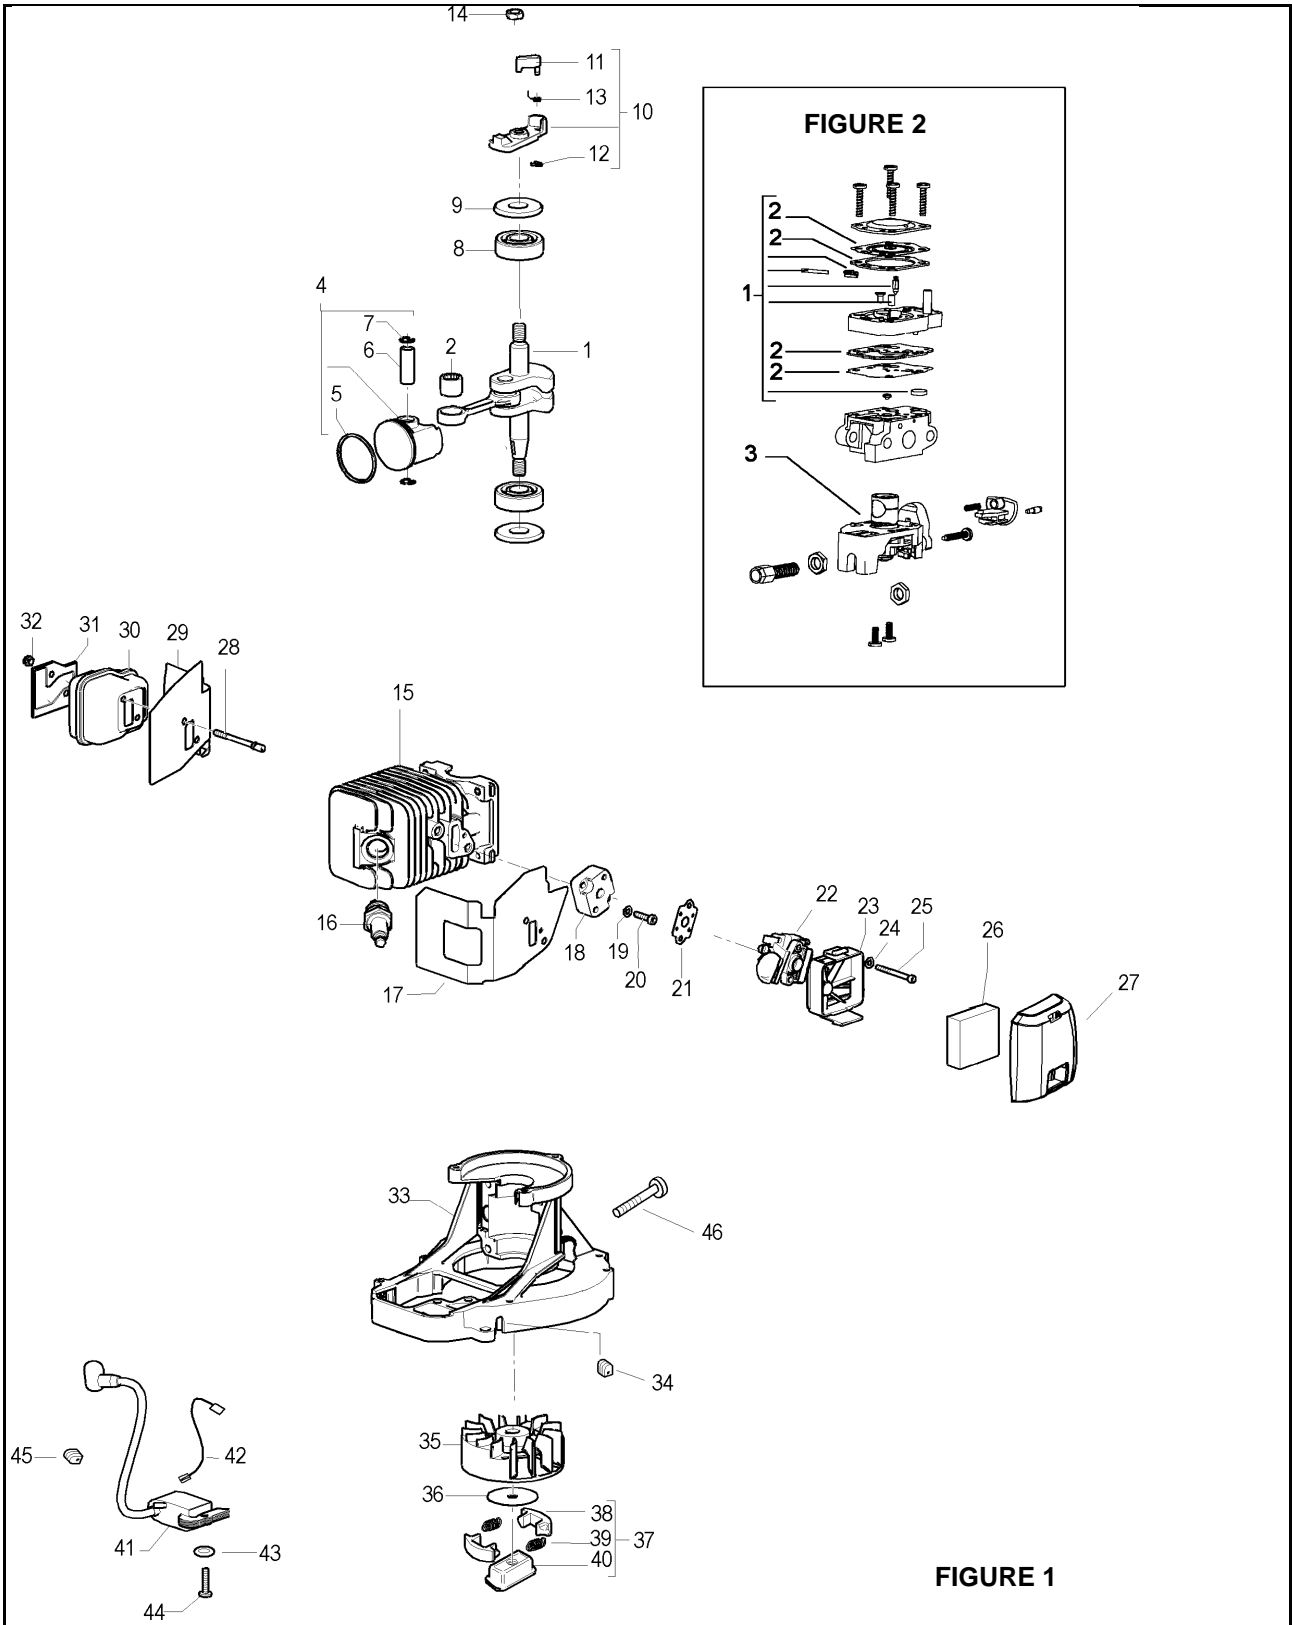

FIGURE 1

Item	P/N McC	P/N ELX	Qty	DESCRIPTION

Item	P/N McC	P/N ELX	Qty	DESCRIPTION

FIGURE 1

FIGURE 2 ZAMA RC1-X882B, RC1-M45

1	243486	538243486	1	crankshaft assy
C 2	235742	538235742	1	needle bearing 9x14x12
4	248177	538248177	1	piston kit
C 5	• 240002	538240002	1	piston ring
B 6	• 241735	538241735	1	piston pin
C 7	• 235008	538235008	2	snap ring
C 8	241594	538241594	2	ball bearing
C 9	242994	538242994	2	seal
10	241784	538241784	1	starter pawl assy
11	• 241781	538241781	1	ratchet
C 12	• 111088	538111088	1	snap ring
13	• 241782	538241782	1	spring
14	241624	538241624	1	nut M8
15	242803	538242803	1	cylinder
16	92879	538092879	1	spark plug RDJ8J
17	242860	538242860	1	cylinder spacer gasket
C 18	242287	538242287	1	carb. Spacer
19	235248	538235248	2	washer d. 5x10x1
20	242174	538242174	2	screw M5x20
21	242325	538242325	1	spacer/carb. Gasket
22	FIGURE 2			
23	242420	538242420	1	air filter housing
24	235248	538235248	2	washer
25	235808	538235808	2	screw M5x50
26	242425	538242425	1	air filter
27	243318	538243318	1	air filter cover
A 28	242037	538242037	2	muffler stud bolt
C 29	242517	538242517	1	gasket
30	242131	538242131	1	muffler
C 31	322231	538322231	1	exhaust baffle
C 32	235642	538235642	2	nut M5 self locking
33	242802	538242802	1	engine carter
34	241607	538241607	1	wire grommet
35	243311	538243311	1	flywheel
36	241604	538241604	1	clutch dust shield
B 37	241793	538241793	1	clutch assy
38	• 241743	538241743	2	clutch shoe
A 39	• 241794	538241794	2	clutch spring
40	• 241789	538241789	1	clutch rotor
41	243429	538243429	1	ignition coil
42	241630	538241630	1	ignition cable/ switch
43	235248	538235248	2	washer d. 5x10x1
C 44	235806	538235806	2	screw M5x20
45	236322	538236322	1	grommet
46	227565	538227565	4	screw 5x25-12,9

C -		242498	538242498	carburettor
B 1	•	249803	538249803	1 carburettor repair kit
A 2	••	249802	538249802	1 diaphragm+gasket kit
3		249804	538249804	1 Cover set. Rotor

A=ALTA ROTAZIONE
B=MEDIA ROTAZIONE
C=ALTA ROTAZIONE
NUOVI CODICI

A=HIGH MOVING
B=MEDIUM MOVING
C=SLOW MOVING
NEW P. NUMBERS

A=HAUTE DEMANDE
B=MOYENNE DEMANDE
C=BASSE DEMANDE
NOUVELLES REFERENCES

A=GROBE NACHFRAGE
B=MITTELMAESSIGE
C=WENIGE NACHFRAGE
NEU CODEX